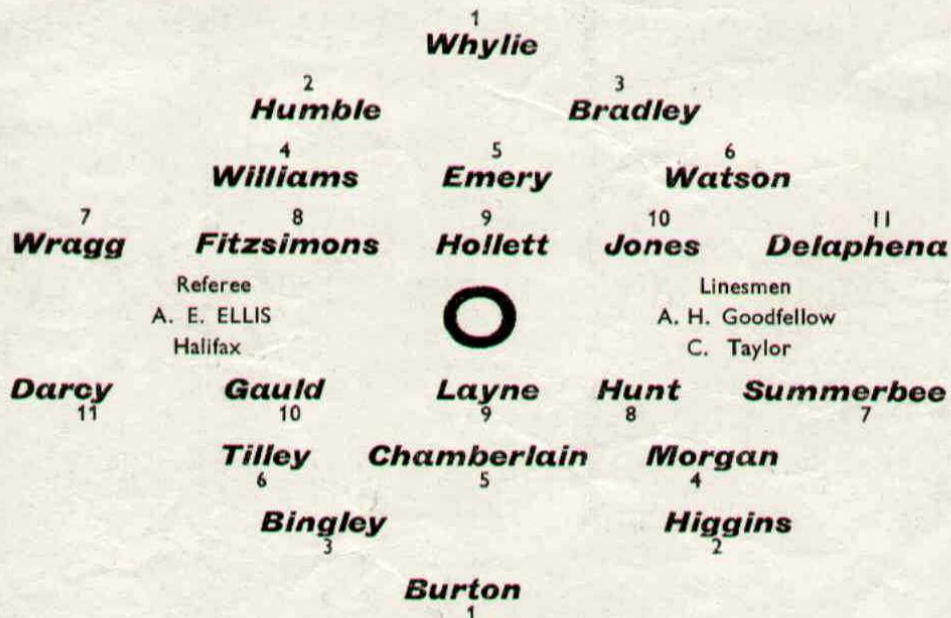

Field Mill Ground

MONDAY, 28th MARCH, 1960

Kick-off 5 p.m.

MANSFIELD TOWN
VERSUS
SWINDON TOWN

MANSFIELD TOWN

White Shirts, Black shorts

SWINDON TOWN

Red Shirts, White shorts